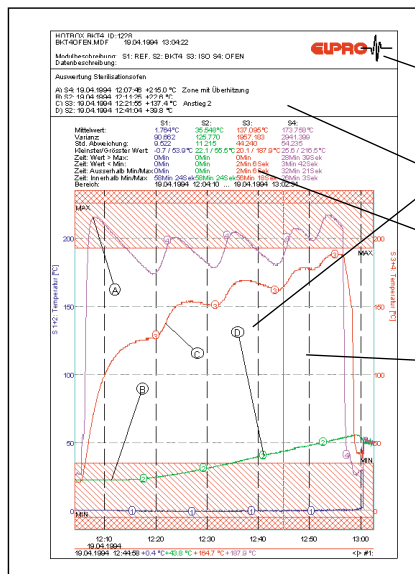

As easy as 123, perfect documents for your quality assurance

LOGO of customer on all printout

6 line- text editor, automatic time/date/values stamp with the use of Mark Lines

Statistics with timeperiod 'value outside of Min/Max'

clear graphic printout

Status printout with all relevant information about logger settings

Table printout with change of colour when outside Min/Max level